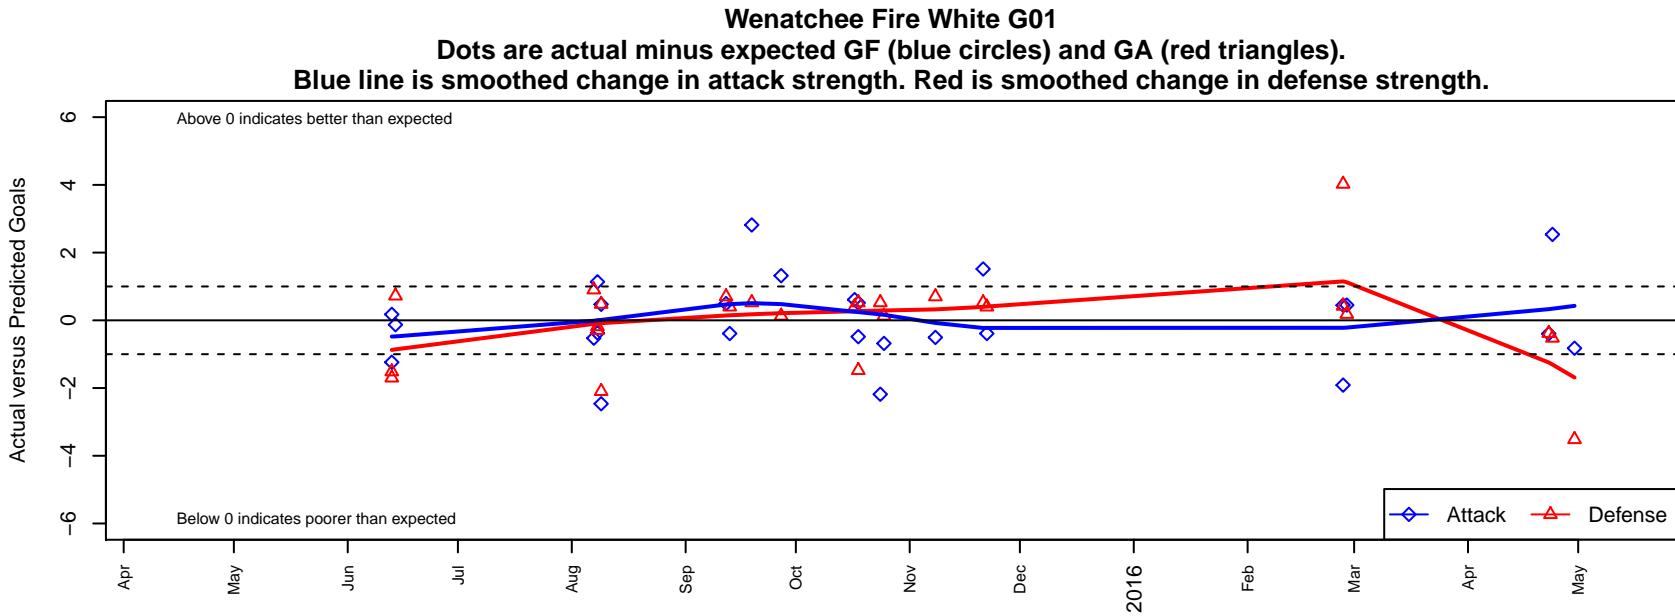

**attack and defense variance (black dot)
relative to other teams
and top 10 in region**

**attack and defense rating
relative to others at age
and all opponents in last 13 months**

Wenatchee Fire White G01

Wenatchee Fire FC
Wenatchee, WA
G01 total strength=1016
attack=2.46 defense=1.81
fall league = PSPL Classic 2 Blue U14
notes= Stefanko 2013-14; Hunt 2015

alt names used:
Wenatchee Fire White G01
Wenatchee Fire G01 White

Venues played:
2015 Skagit Firecracker U14
2015 Les Schwab NW Cup U14
2015 PSPL Classic 2 Blue U14
2015 Blue Mtn Exchange GU14/GU15
2015 WA Cup GU14 Silver U14